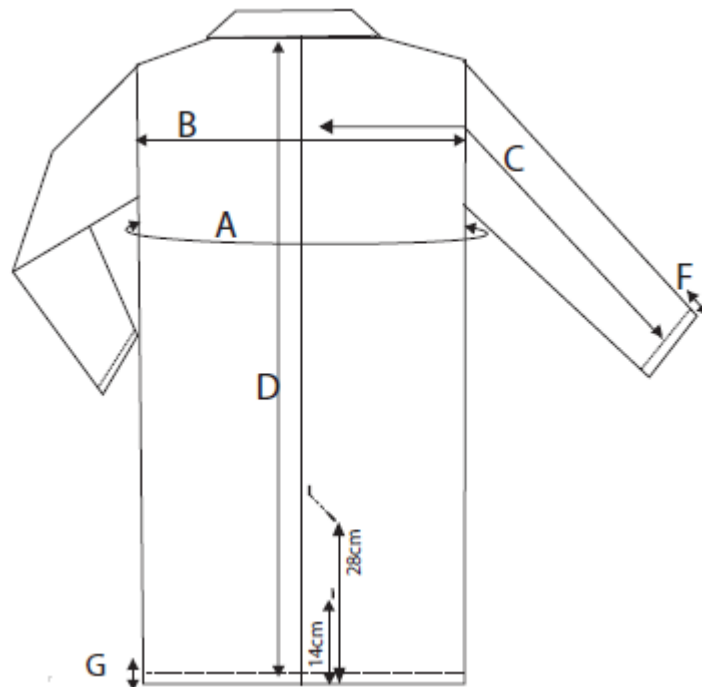

TECHNICAL DATA SHEET

LAB COAT – WOMEN

Properties

Description	Lab coat
Material	100 % cotton, pre-shrunk
Area weight	305 g/m ²
Colour	White

Technical drawing

Value table (all numbers A to D are given in cm)

Size	XS	S	M	L	XL	2XL
Item #	7.695 342	7.695 343	7.695 344	7.695 345	7.695 346	7.695 347
Euro size women (Chest)	32 - 36	38	40 - 42	44	46 - 48	50
Euro size women (Waist)	32 - 36	38 - 40	42	44 - 46	48 - 50	52 - 54
Chest (A)	90	98	106	114	122	132
Across back (12 cm below the neck, B)	35	37	39	41	43	45
Sleeve length (C)	74	74.5	76.5	79	80.5	82.5
Coat length (D)	105	105	105	105	105	105