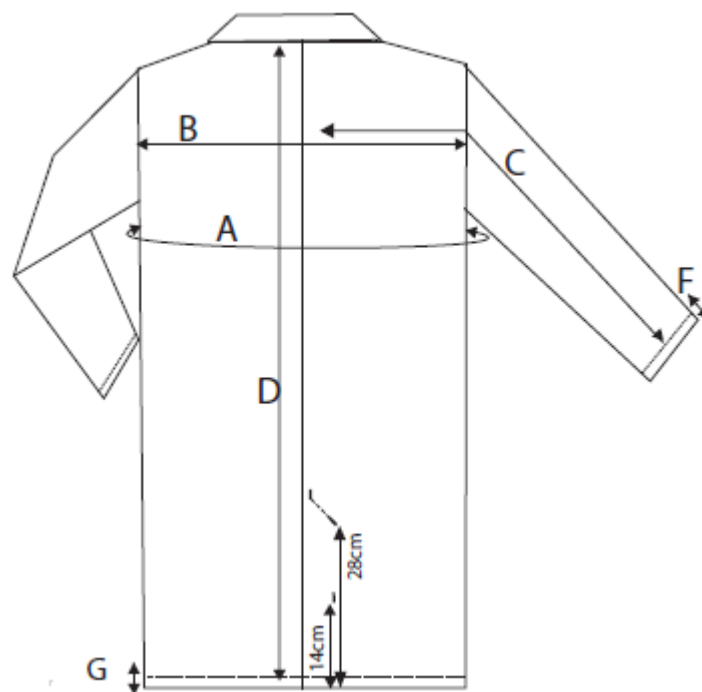

TECHNICAL DATA SHEET

LAB COAT – MEN

Properties

Description	Lab coat
Material	100 % cotton, pre-shrunk
Area weight	305 g/m ²
Colour	White

Technical drawing

Value table (all numbers A to D are given in cm)

Size	S	M	L	XL	2XL	3XL
Item #	7.695 335	7.695 336	7.695 337	7.695 338	7.695 339	7.695 340
Euro size men	46 - 48	50 - 52	54 - 56	58 - 62	64 - 66	68 - 70
Chest (A)	108	116	124	136	144	152
Across back (12 cm below the neck, B)	43	45	47	50	52	54
Sleeve length (C)	82.5	83.5	84.5	86	87	87
Coat length (D)	100	100	100	100	100	100